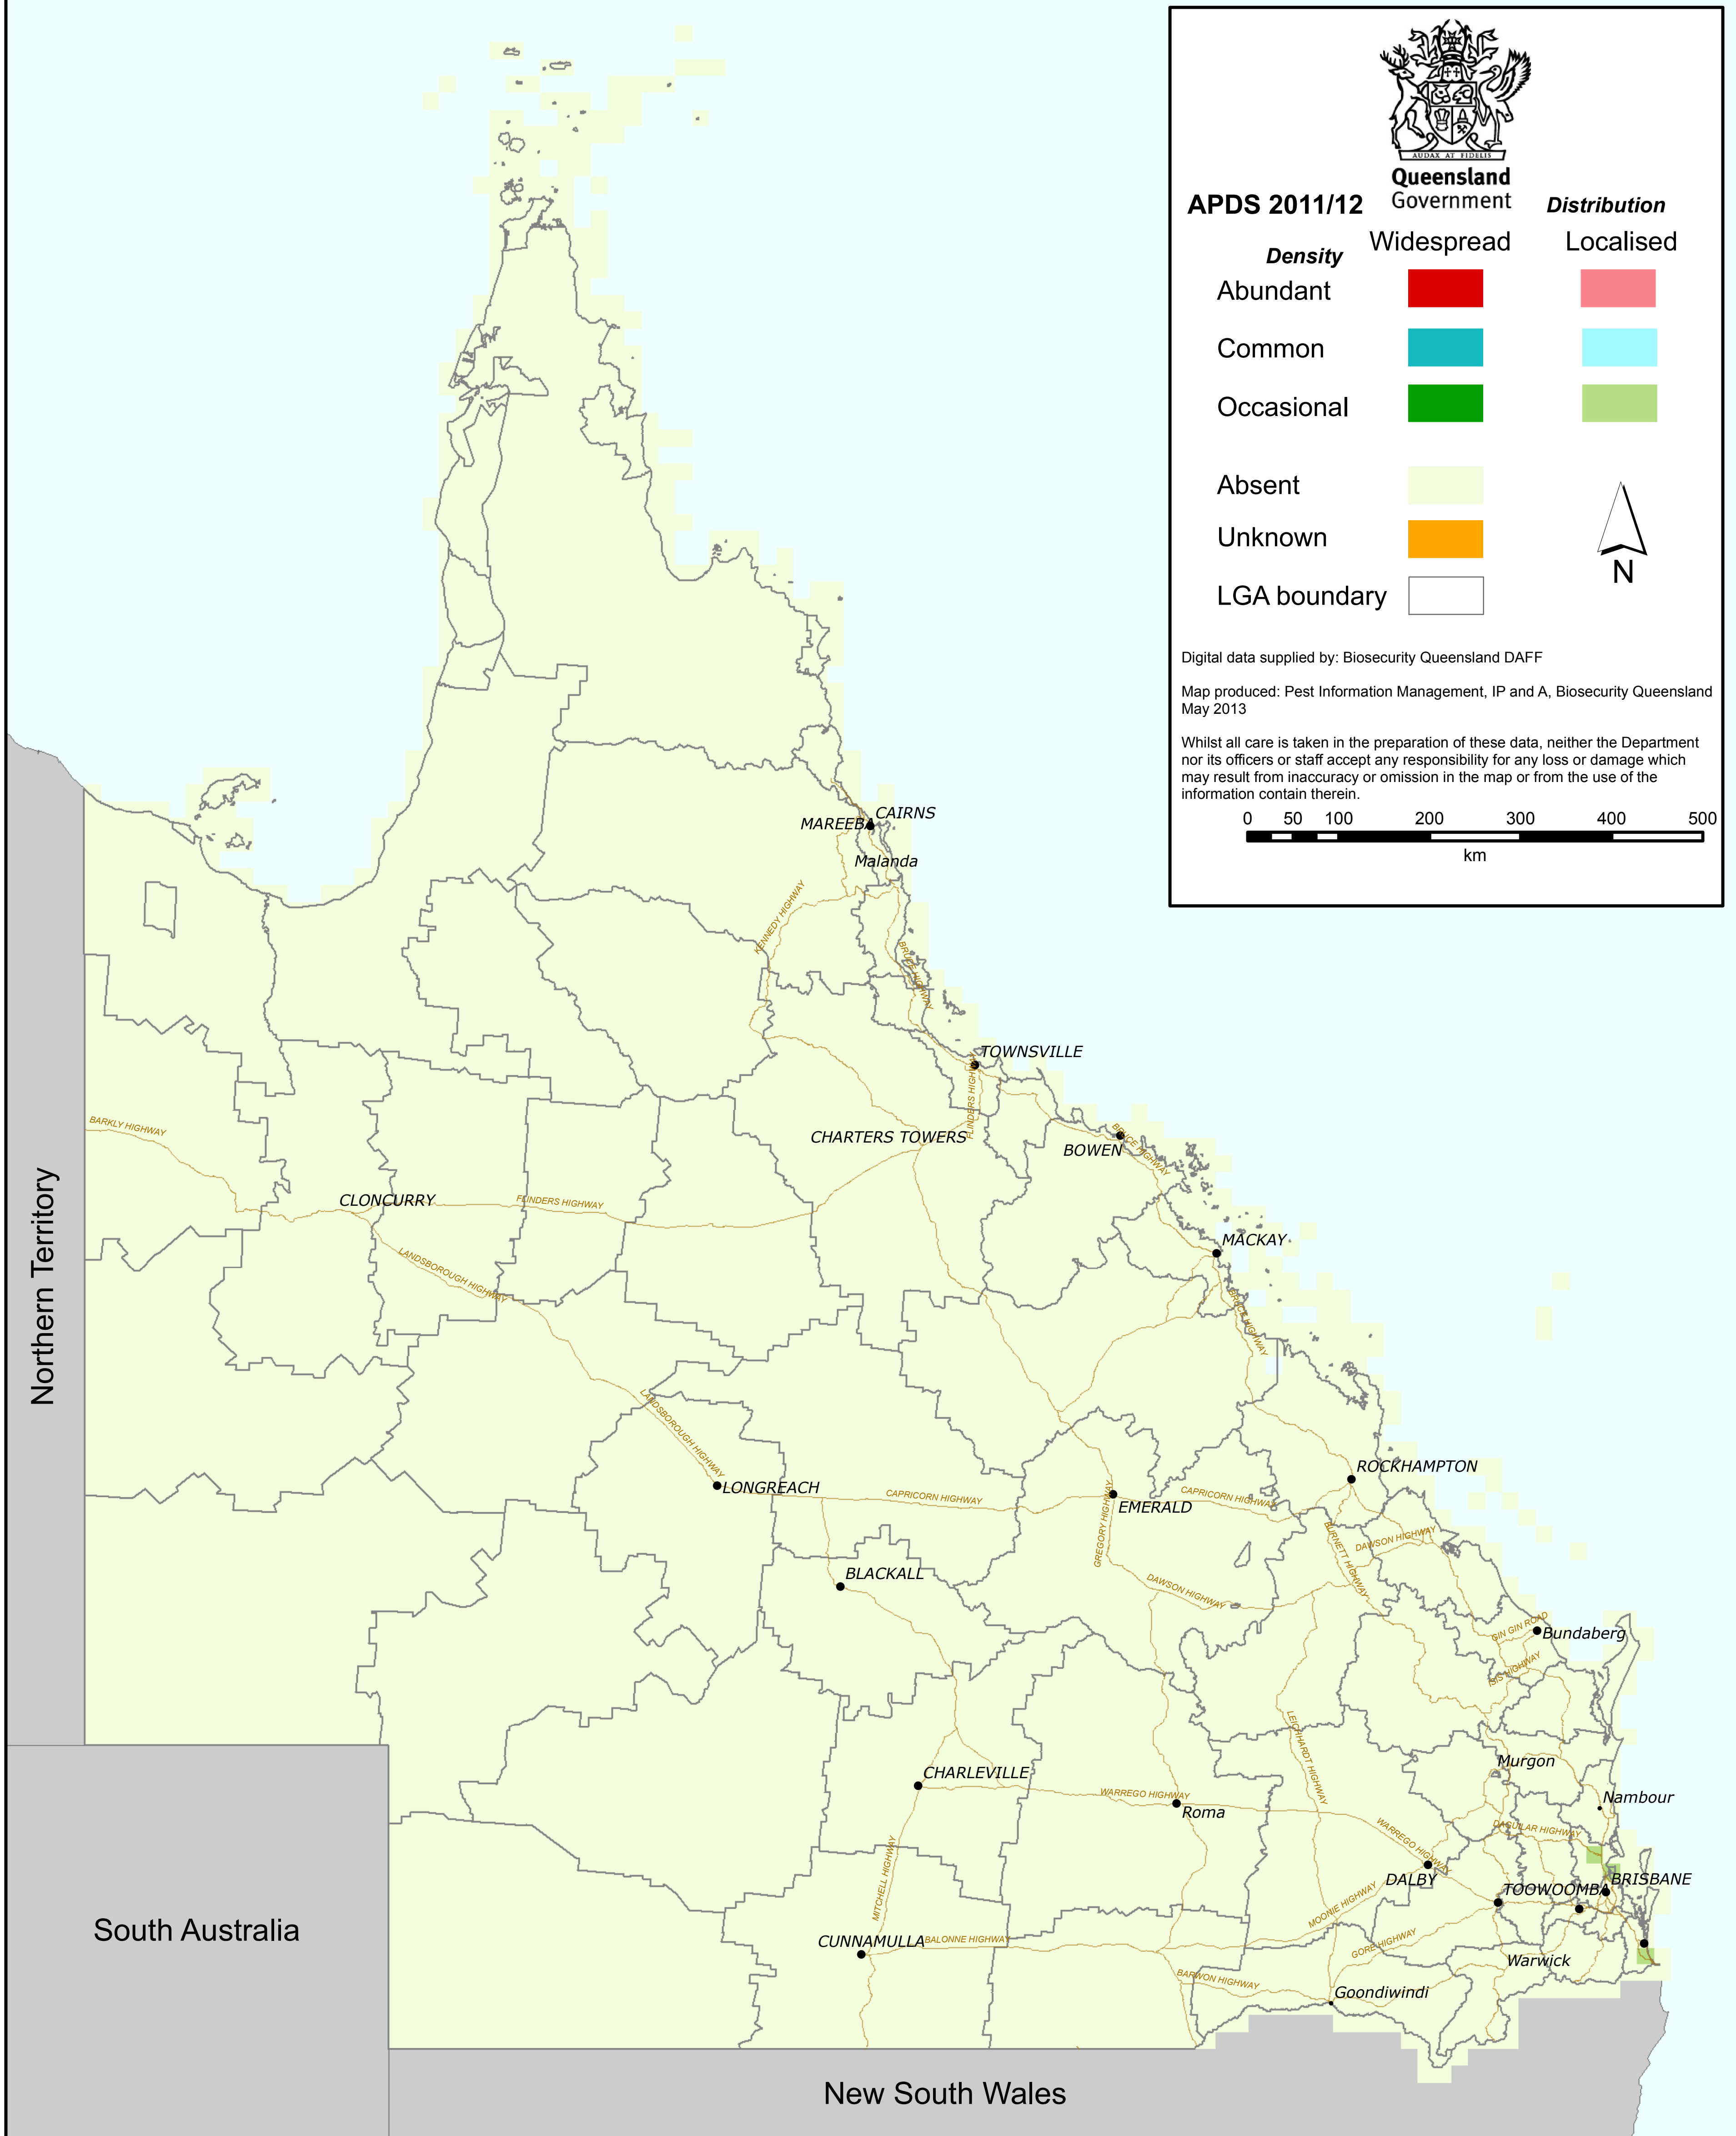

RED-EARED SLIDER TURTLE

(Trachemys scripta elegans)

QUEENSLAND DISTRIBUTION 2011/2012

Queensland Government

APDS 2011/12

Distribution

Density	Widespread	Localised
Abundant		
Common		
Occasional		
Absent		
Unknown		
LGA boundary		

Digital data supplied by: Biosecurity Queensland DAFF

Map produced: Pest Information Management, IP and A, Biosecurity Queensland May 2013

Whilst all care is taken in the preparation of these data, neither the Department nor its officers or staff accept any responsibility for any loss or damage which may result from inaccuracy or omission in the map or from the use of the information contain therein.