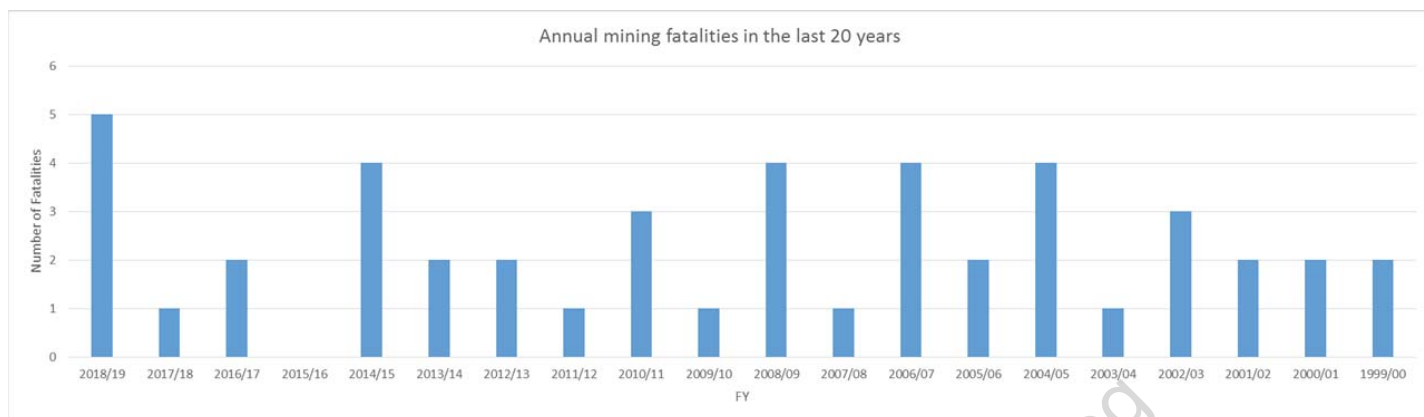

Date : 27/06/2019 8:30:40 AM  
From : "WINTER Matt"  
To : "STONE Mark", "ROCCHI Luca"  
Cc : "THOMPSON Maura"  
Subject : Annual fatalities over the last 20 years  
Attachment : Fatalities\_last 20 years.xlsx;image001.png;image002.png;image003.png  
Hi Mark,  
As requested, sheet attached. (Middlemount Coal included)