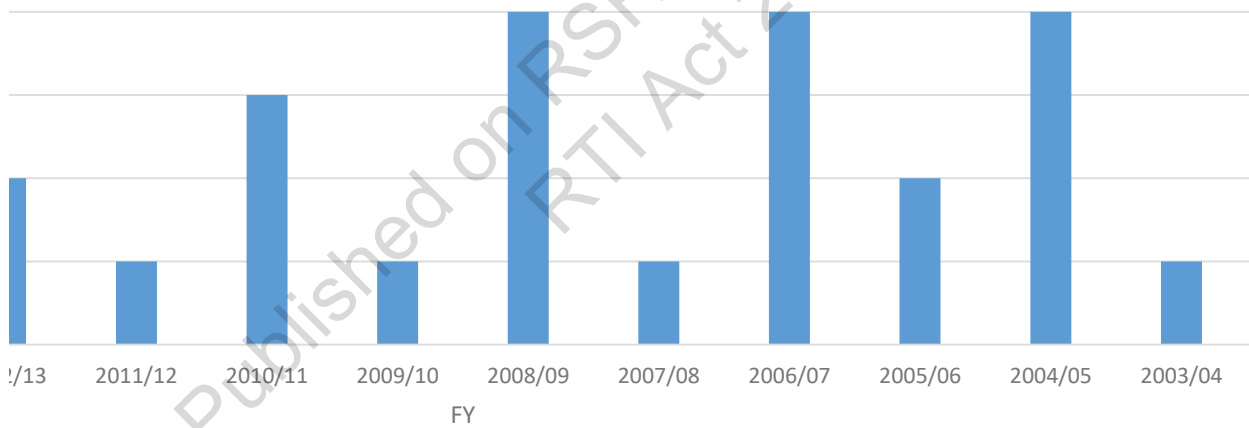

2011/12	2010/11	2009/10	2008/09	2007/08	2006/07	2005/06	2004/05	2003/04
41,030	33,331	27,771	26,724	23,341	20,539	21,400	16,786	15,271
0	2	0	2	0	1	2	0	0
426	426	424	424	422	422	421	419	419

2011/12	2010/11	2009/10	2008/09	2007/08	2006/07	2005/06	2004/05	2003/04
16,663	14,606	12,573	11,834	11,180	12,553	11,732	10,594	9,181
1	1	1	2	1	3	0	4	1
19	18	17	16	14	13	10	10	6

2011/12	2010/11	2009/10	2008/09	2007/08	2006/07	2005/06	2004/05	2003/04
57,693	47,937	40,344	38,558	34,521	33,092	33,132	27,380	24,452
1	3	1	4	1	4	2	4	1
445	444	441	440	436	435	431	429	425

Annual mining fatalities in the last 20 years